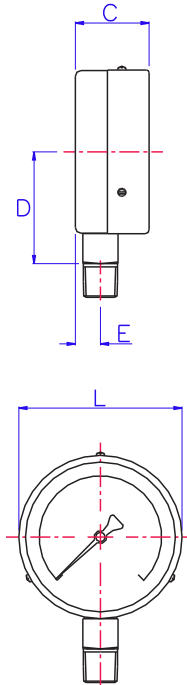

Direct Mounted
(Standard)
Model - 412