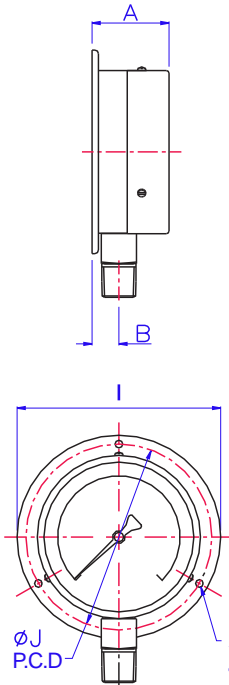

Models-411, 412, 413, 414.
Mild Steel or Aluminium Case & Brass Internals

Surface Mounted
Model - 411