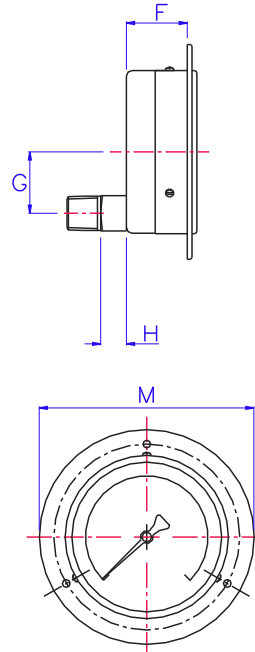

Low Pressure - Brass / Phosphor Bronze  
High Pressure - AISI 316 Stainless Steel

*Thread*

1/8", 1/4", 3/8", 1/2" NPT, BSP, BSPT

*Movement*

Brass

*Dial*

White Aluminium (Black Printing)

*Pointer*

63mm Vacuum to 1,000 bar  
100, 150mm Vacuum to 3,500 bar

*Ordering information*

State:- Pressure gauge model  
/ Nominal size / Scale range  
/ Size and location of connection / Optional extras reqd.

*Optional extras*

**Models-411, 412, 413, 414.**  
Mild Steel or Aluminium Case & Brass Internals

Surface Mounted  
Model - 411

Direct Mounted  
(Standard)  
Model - 412

Flush Mounted  
Screw Fixing  
Model - 413

Flush Mounted  
Clamp Fixing  
Model - 414

| Dimensions<br>Diameter | A  | B  | C    | D   | E  | F  | G  | H    | I   | J   | K   | L   | M   | Panel<br>Cut-out |
|------------------------|----|----|------|-----|----|----|----|------|-----|-----|-----|-----|-----|------------------|
| 63                     | 37 | 12 | 37   | 42  | 12 | 31 | 20 | 12.5 | 90  | 76  | 4   | 65  | 90  | 70               |
| 100                    | 50 | 19 | 45   | 70  | 14 | 39 | 32 | 18.5 | 127 | 116 | 5   | 103 | 134 | 112              |
| 150                    | 50 | 19 | 45   | 93  | 14 | 39 | 32 | 18.5 | 178 | 168 | 5   | 152 | 185 | 165              |
| 200                    | 54 | 18 | 52.5 | 122 | 17 | 46 | 52 | 16   | 235 | 221 | 5.5 | 204 | 239 | 215              |
| 250                    | 55 | 17 | 55   | 148 | 17 | 49 | 52 | 16   | 290 | 273 | 6.5 | 256 | 302 | 270              |
| 300                    | 56 | 17 | 56   | 173 | 17 | 51 | 52 | 16   | 346 | 325 | 6.5 | 306 | 369 | 330              |