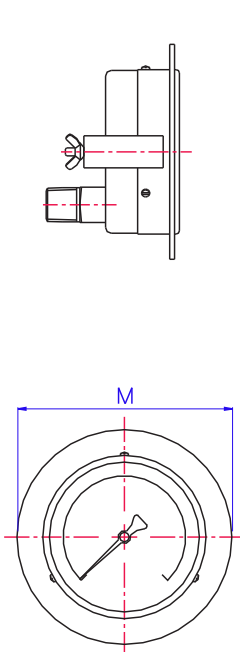

Low Pressure - Brass / Phosphor Bronze  
High Pressure - AISI 316 Stainless Steel

*Thread*

1/8", 1/4", 3/8", 1/2" NPT, BSP, BSPT

*Movement*

Brass

*Dial*

White Aluminium (Black Printing)

*Pointer*

63mm Vacuum to 1,000 bar  
100, 150mm Vacuum to 3,500 bar

*Ordering information*

State:- Pressure gauge model  
/ Nominal size / Scale range  
/ Size and location of connection / Optional extras reqd.

*Optional extras*

**Models-411, 412, 413, 414.**  
Mild Steel or Aluminium Case & Brass Internals

Surface Mounted  
Model - 411

Direct Mounted  
(Standard)  
Model - 412

Flush Mounted  
Screw Fixing  
Model - 413

Flush Mounted  
Clamp Fixing  
Model - 414

| Dimensions<br>Diameter | A  | B  | C    | D   | E  | F  | G  | H    | I   | J   | K   | L   | M   | Panel<br>Cut-out |
|------------------------|----|----|------|-----|----|----|----|------|-----|-----|-----|-----|-----|------------------|
| 63                     | 37 | 12 | 37   | 42  | 12 | 31 | 20 | 12.5 | 90  | 76  | 4   | 65  | 90  | 70               |
| 100                    | 50 | 19 | 45   | 70  | 14 | 39 | 32 | 18.5 | 127 | 116 | 5   | 103 | 134 | 112              |
| 150                    | 50 | 19 | 45   | 93  | 14 | 39 | 32 | 18.5 | 178 | 168 | 5   | 152 | 185 | 165              |
| 200                    | 54 | 18 | 52.5 | 122 | 17 | 46 | 52 | 16   | 235 | 221 | 5.5 | 204 | 239 | 215              |
| 250                    | 55 | 17 | 55   | 148 | 17 | 49 | 52 | 16   | 290 | 273 | 6.5 | 256 | 302 | 270              |
| 300                    | 56 | 17 | 56   | 173 | 17 | 51 | 52 | 16   | 346 | 325 | 6.5 | 306 | 369 | 330              |